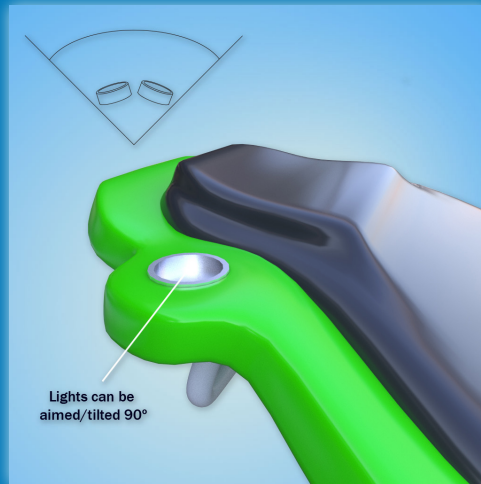

SUMMARY:

When working under the sink, we all know how uncomfortable it can be. Because of the awkward position and the edge of the cabinet, it can be painful for the back and body. Add that to trying to direct a light when holding two tools and see the dilemma. Introducing the Workmate 2000.

The Workmate is made of plastic and has a small foam covered head cushion and back cushion for comfort and support. It also has a tool holder and a light switch on the side for convenience. A light is located on each side of the head cushion to light up the area above you. The Workmate can be used under the sink to do plumbing, or it can be used to do mechanical work under a car. This board has an S-shape design to support the spine, and back. This design will allow you to reach up under the area that you are working on more effectively and efficiently. It also has legs under the top of the board to support the head and upper body. When laying flat the legs can be swiveled up out of the way.

Due to its flat shape it is easy to store and lightweight for easy transport.

With the two directional lights at the head of the Workmate it is a breeze to work in dark, hard to see places. Toolboxes on either side have switches for lights as well. Looking for the right tool, screw or nut is no longer the frustrating endeavor it once was.

Whether for a Do-it-yourselfer, a plumber or mechanic, the Workmate 2000 will be a back-saver and a time-saver.

See how it works!
Watch the video at
www.TheWorkMate2000.com

Lighted toolbox is easy to reach even in tight situations.

The Workmate 2000