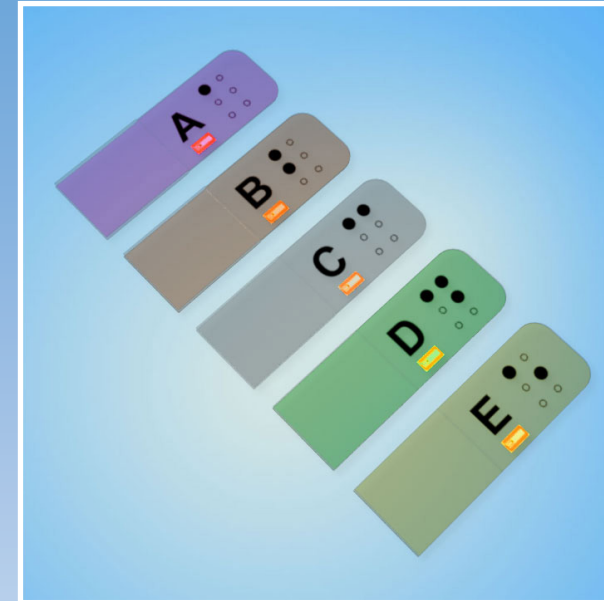

For more information:

Manita L. Hayes

Inventor

Round Rock, TX

PH: (985) 212-7812

www.FindIt-PullTabs.com

Email: info@FindIt-PullTabs.com

About the Developer

The inventor, Manita L. Hayes of Round Rock, TX had an idea to make it easier to remove IDs and credit cards from wallets while also helping to find them when lost. Manita contacted the Mars Rising Network and had a provisional and design patent application filed and had the invention designed properly so that she may see success with this great idea and turn it into a real product. She is actively seeking a company that would have an interest in licensing the product for a royalty.

Member of the

MARS RISING
NETWORK

888-627-7747 / 888-MARS-RISING

www.themarsrisingnetwork.com • BBB A+ 5 Star Consumer Rating

The Find-It Pull-Tabs™

Manita L. Hayes