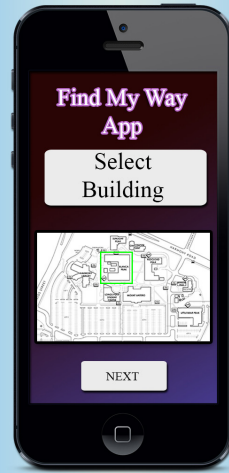

building is not the one you are looking for. A perfect example of this is a college campus or shopping mall with outdoor buildings. If you were only able to select the exact address you would be limited in your directions.

Once a location is set, and the building is selected, all the rooms in the building will show up similar to how fire escape maps are displayed with a layout of the building or a shopping mall map would show stores and such. At this point the user would select the specific room which they would like to go to (the rooms should be labeled so they know which room is which). If there are multiple levels of the building simply just press on any stair case up or down and it will bring up the next level of the building. Once the room is selected and the user advances to the next screen they will have an interactive camera view which will use the back camera of the phone to display just as if you were taking a video or photograph. While displaying the area, there will be an overlay arrow which will show you're the direction in which you need to go to get to your destination. That screen also displays an overhead mini-map of the entire layout just in case you get lost or need a different interpretation. Once the user reaches their destination the app will inform the user they have made it. This app would be ideal for any big buildings that are easy to get lost in and can drastically help save time and frustration.

Visual graphics guide you to your destination

See how it works!
Watch the video at
www.FindMyWaySolo.com

The Find My Way™ app